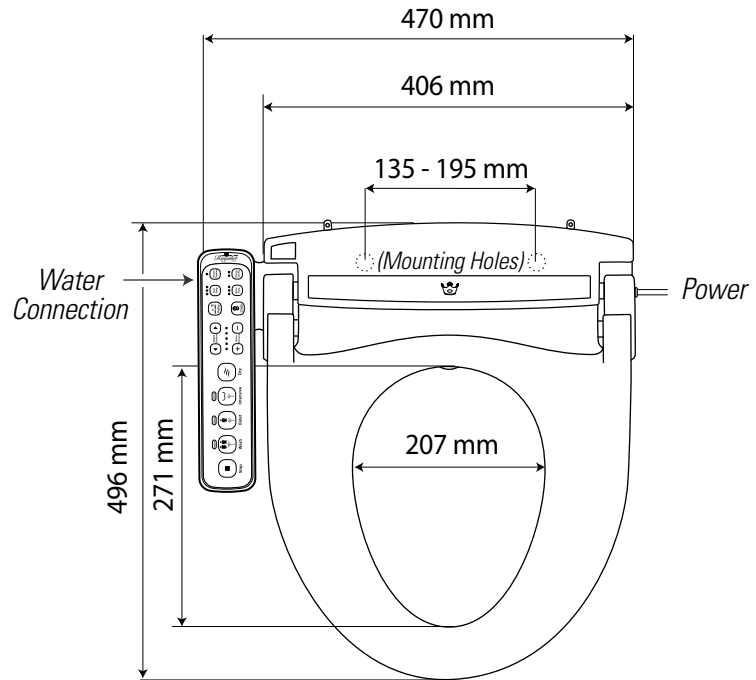

Massage wash

Nozzle moves back and forth to aid cleaning.

Soft closing lid and seat

The hydraulic lid and seat closes quietly, and gently, with a simple touch.

Sensor activated seat

The Royalet has a special sensor so that the bidet only activates once someone sits on the seat. This function can be turned off.

Automatic deodorization

Carbon cartridge helps filters odour automatically while bidet is in use.

Royalet Jade Dimensions

ROUND SIZE (Supplied as standard)

ELONGATED SIZE (By request)